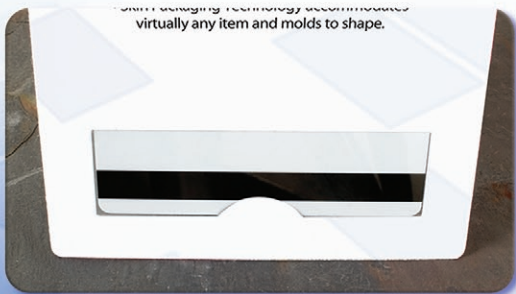

## *A Unique Package combining a Gift Card with a Value Added Premium Item.*

ValuPak™ allows retailers to personalize the gift card giving experience, providing a unique package combining a gift card with an additional gift item, all beautifully displayed on a hang hook compatible carrier. Samples of premium items include key chains, golf tees, fishing lures, bookmarks, etc. ValuPak™ accommodates your premium item without the need for expensive dies, molds or tooling costs.

ValuPak™ is available for both barcode and mag stripe applications. The carrier, along with the gift card and value item, is skinned using a unique, PVC-free, surlyn film application that provides a clear and secure covering.

While the entire package is covered, our unique Fold Forward mechanism allows the sales associate at the POS to simply fold the bottom of the carrier forward, exposing the magnetic stripe. Then, after swiping, simply fold the carrier back and secure it using the provided tab. For barcode only POS applications, a simple window is provided for valuation.